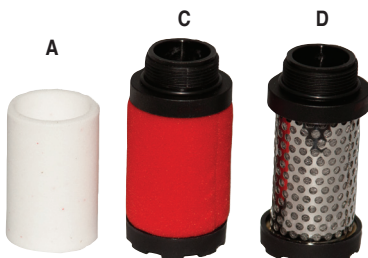

BB75 Series Filters

BB75 Series

Item No.	Description
BB75-FK	Filter kit for BB75 series models Contains 1 ea. "A", "C", and "D" replacement filters
BB75-A	Particulate filter - Stage 1
BB75-C	Coalescing filter - Stage 2
BB75-D	Charcoal filter - Stage 3