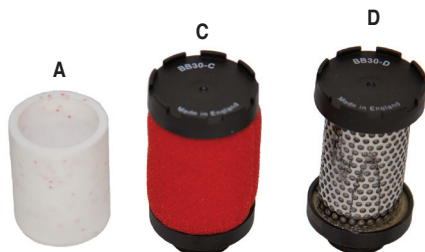

Replacement Filters

for Breather Boxes® and Filtration Panels

In order to maintain Grade-D air quality, filters must be changed on a regular basis

Note: Coalescing Filter element (C Filter) may have red or white covering material

BB15 & BB30 Series Filters

BB15 & BB30 Series

Item No.	Description
BB30-FK	Filter kit for BB15 & BB30 series models Contains 1 ea. "A", "C", and "D" replacement filters
BB30-A	Particulate filter - Stage 1
BB30-C	Coalescing filter - Stage 2
BB30-D	Charcoal filter - Stage 3