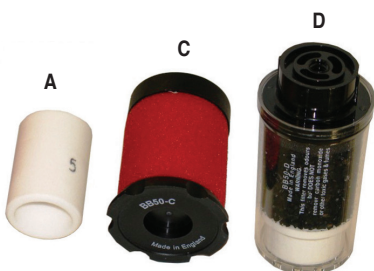

BB50 Series Filters

BB50 Series

Item No.	Description
BB50-FK	Filter kit for BB50 series models Contains 1 ea. "A", "C", and "D" replacement filters
BB50-A	Particulate filter - Stage 1
BB50-C	Coalescing filter - Stage 2
BB50-D	Charcoal filter - Stage 3