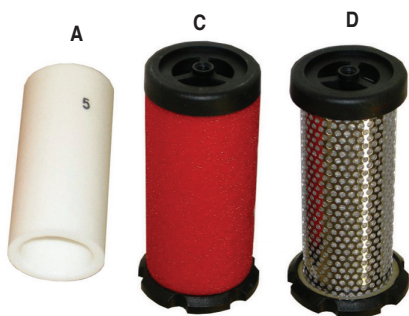

BB15 & BB30 Series Filters

BB15 & BB30 Series

Item No.	Description
BB30-FK	Filter kit for BB15 & BB30 series models Contains 1 ea. "A", "C", and "D" replacement filters
BB30-A	Particulate filter - Stage 1
BB30-C	Coalescing filter - Stage 2
BB30-D	Charcoal filter - Stage 3

For BB15 Series, consult Customer Service for correct filter part number. Please provide serial number and manufacturing date when contacting Customer Service.

BB50 Series Filters

BB50 Series

Item No.	Description
BB50-FK	Filter kit for BB50 series models Contains 1 ea. "A", "C", and "D" replacement filters
BB50-A	Particulate filter - Stage 1
BB50-C	Coalescing filter - Stage 2
BB50-D	Charcoal filter - Stage 3

BB75 Series Filters

BB75 Series

Item No.	Description
BB75-FK	Filter kit for BB75 series models Contains 1 ea. "A", "C", and "D" replacement filters
BB75-A	Particulate filter - Stage 1
BB75-C	Coalescing filter - Stage 2
BB75-D	Charcoal filter - Stage 3